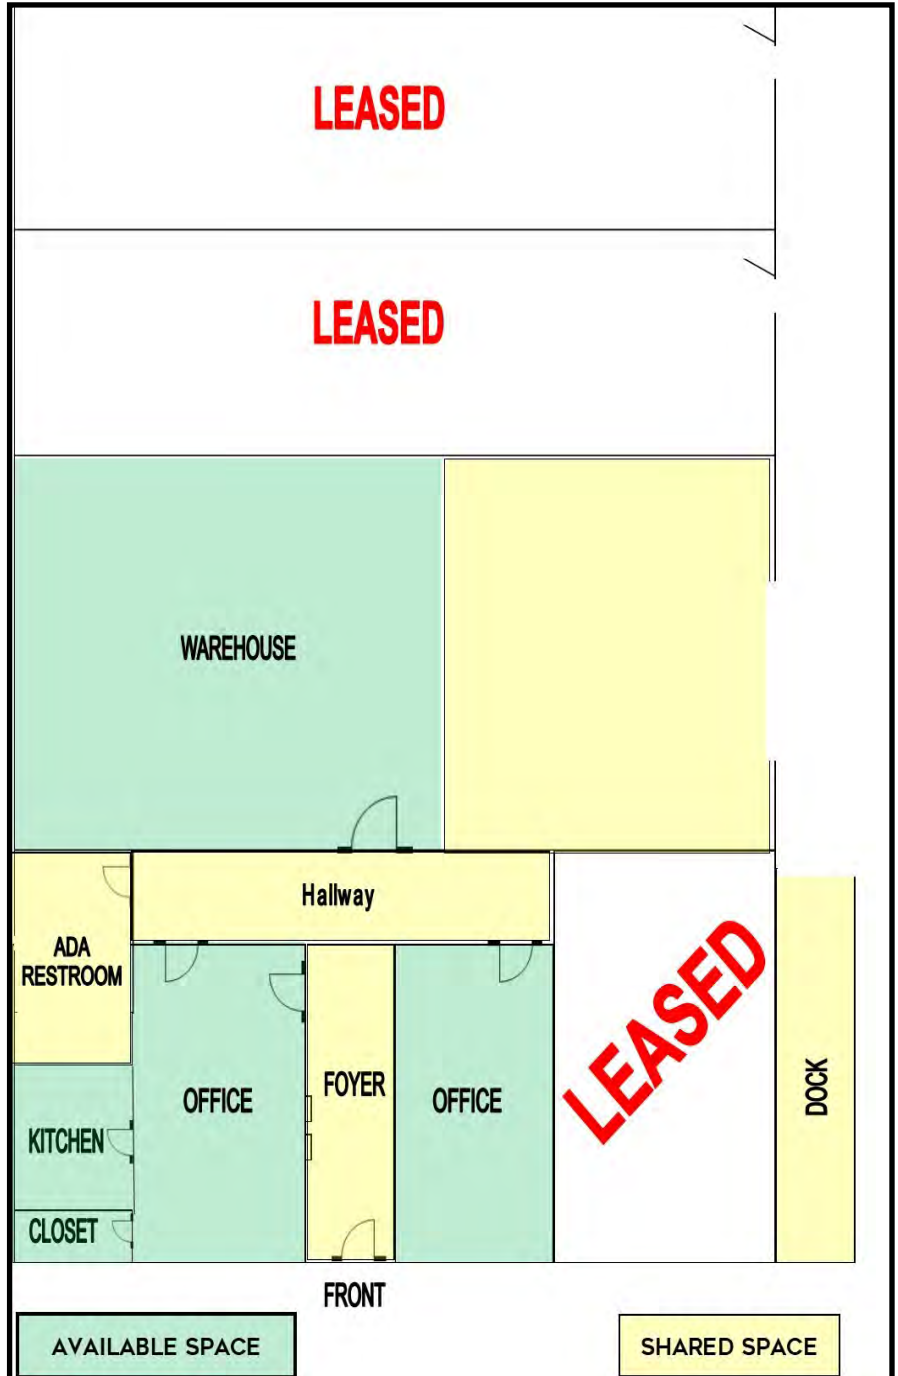

LEASE

WAREHOUSE / OFFICE

4528 KNIGHT ROAD - MACON, BIBB COUNTY, GA 31220

©2024 Coldwell Banker Real Estate LLC, dba Coldwell Banker Commercial Eberhardt & Barry. All rights reserved. Coldwell Banker Commercial® and the Coldwell Banker Commercial logo are registered service marks owned by Coldwell Banker Real Estate LLC. Coldwell Banker Real Estate LLC, dba Coldwell Banker Commercial Affiliates fully supports the principles of the Fair Housing Act and the Equal Opportunity Act. Each office is independently owned and operated. The information provided herein is deemed reliable, but it is not guaranteed to be accurate or complete, and it should not be relied upon as such. The information herein should be independently verified before any person enters into a transaction based upon it.