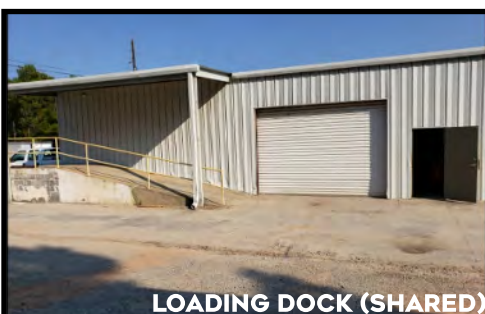

LEASE

WAREHOUSE / OFFICE

4528 KNIGHT ROAD - MACON, BIBB COUNTY, GA 31220

©2024 Coldwell Banker Real Estate LLC, dba Coldwell Banker Commercial Eberhardt & Barry. All rights reserved. Coldwell Banker Commercial® and the Coldwell Banker Commercial logo are registered service marks owned by Coldwell Banker Real Estate LLC. Coldwell Banker Real Estate LLC, dba Coldwell Banker Commercial Affiliates fully supports the principles of the Fair Housing Act and the Equal Opportunity Act. Each office is independently owned and operated. The information provided herein is deemed reliable, but it is not guaranteed to be accurate or complete, and it should not be relied upon as such. The information herein should be independently verified before any person enters into a transaction based upon it.