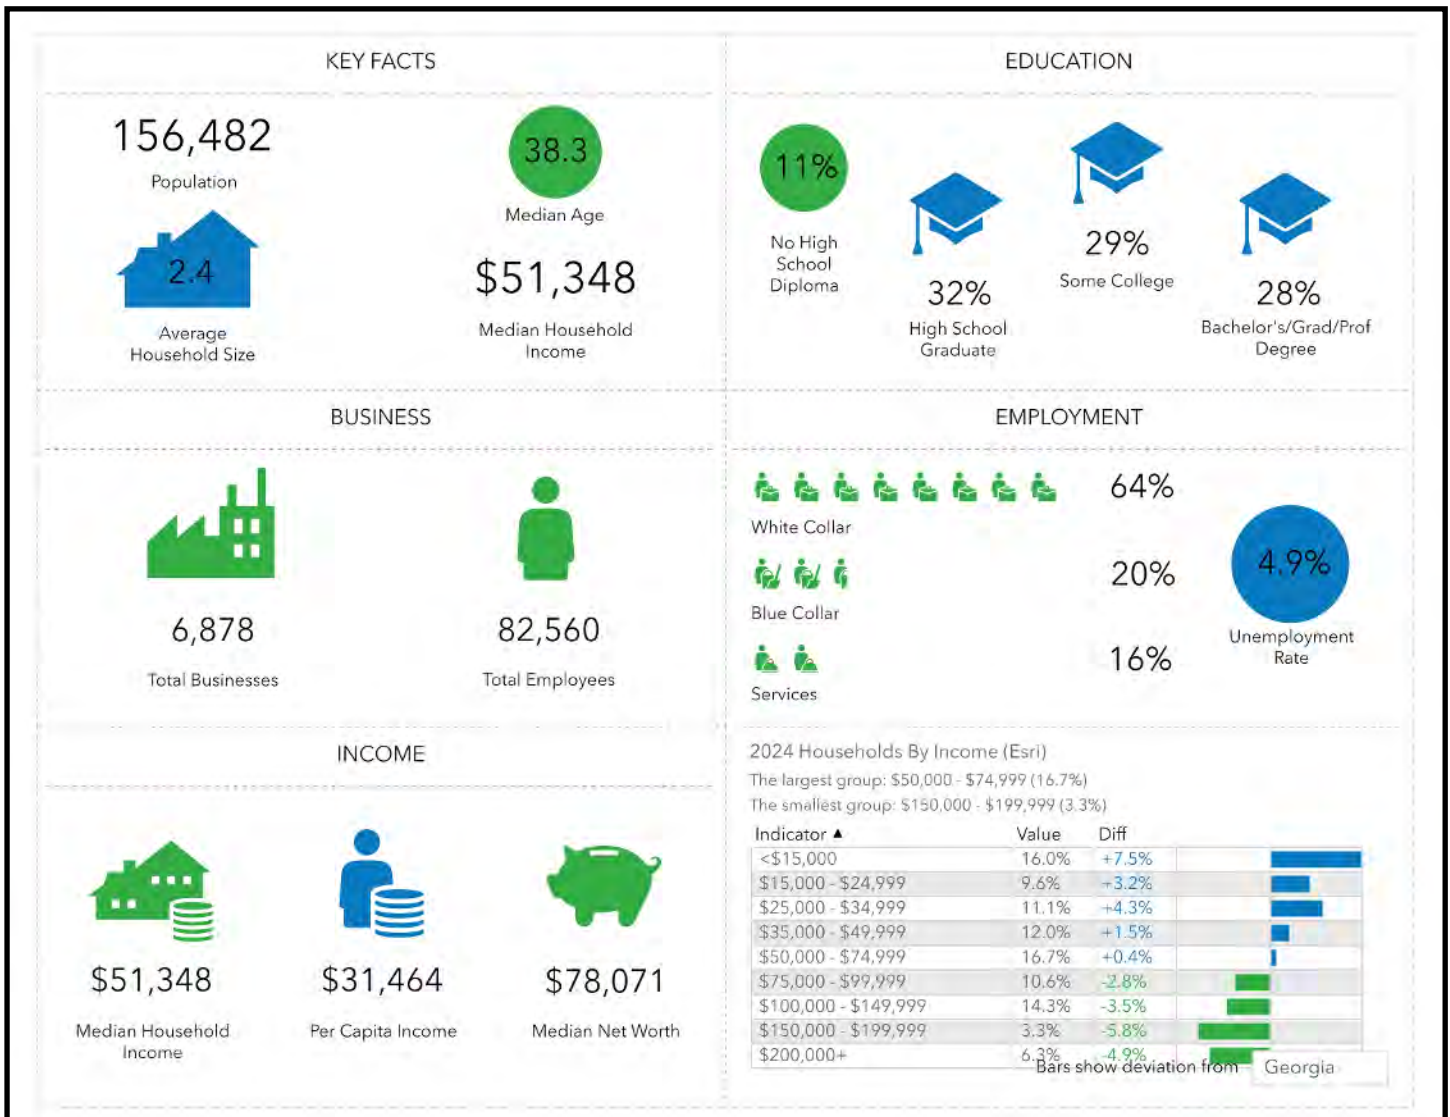

DEMOGRAPHICS - BIBB COUNTY

DEIDRA STEWART
478.508.2652 CELL
DEIDRA@CBCGEORGIA.COM
CBCMACON.COM