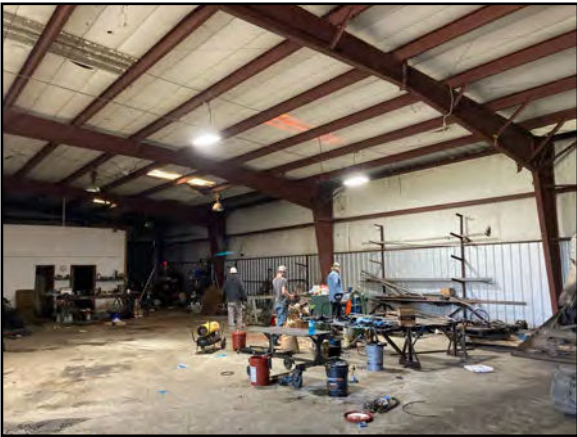

PHOTOS

40333, 4039 San Carlos Drive
4017 Worsham Avenue
Macon, Bibb County, Georgia 31206