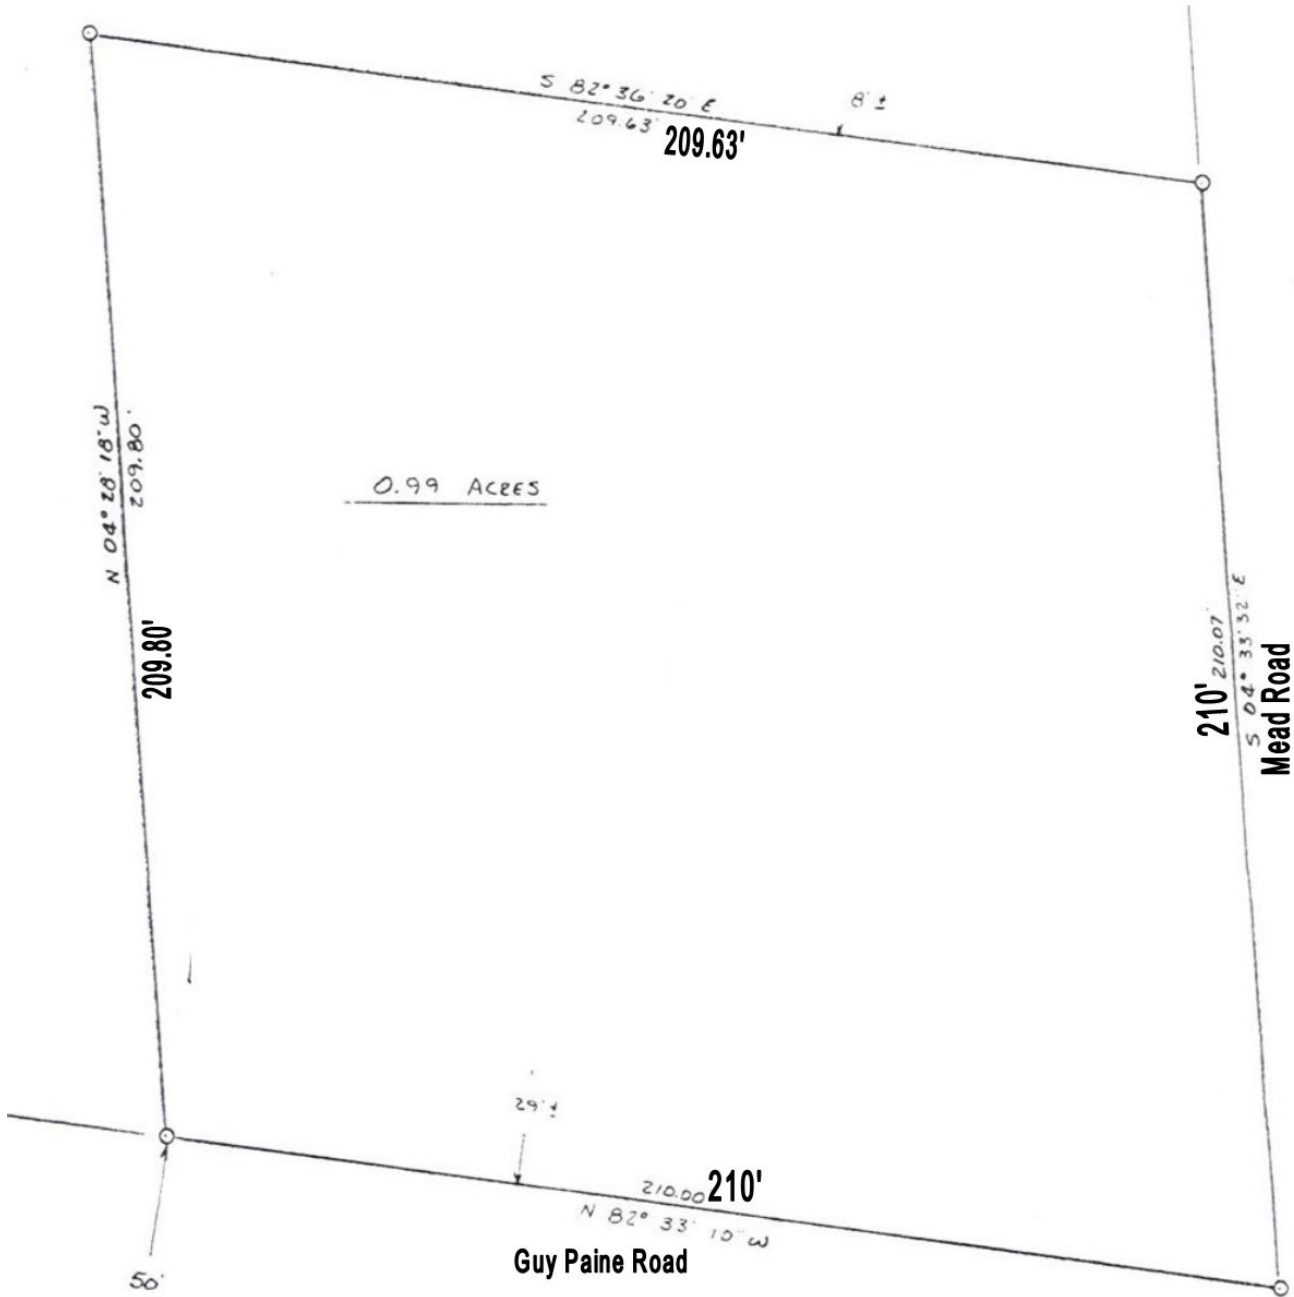

SURVEY

4487 Mead Road
Macon, Bibb County, Georgia 31206